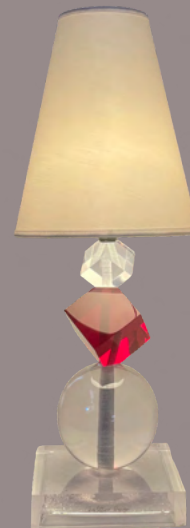

COD MIM 28
PARALUME BIANCO
LAMP SHADE WHITE