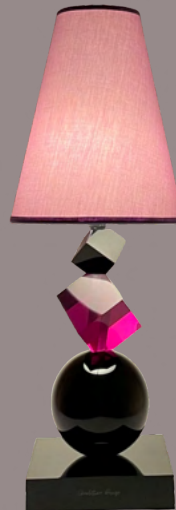

*Mia Mignon*

COD MIM 11  
PARALUME ROSSO  
LAMP SHADE RED

COD MIM 12  
PARALUME ROSSO  
LAMP SHADE RED

COD MIM 13  
PARALUME BIANCO  
LAMP SHADE WHITE

COD MIM 13  
PARALUME NERO  
LAMP SHADE BLACK

COD MIM 13  
PARALUME ROSA/LILLA  
LAMP SHADE PINK