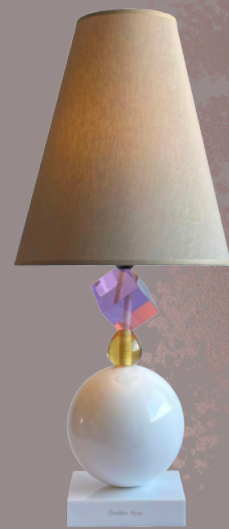

COD CA 90
PARALUME TORTORA
LAMP SHADE GREY