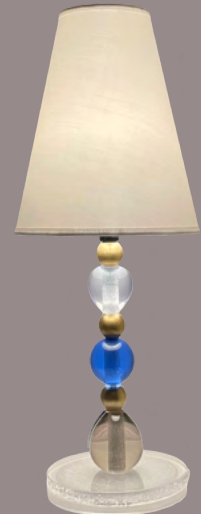

COD AUM 37  
PARALUME GIALLO  
LAMP SHADE YELLOW

COD AUM 38  
PARALUME ROSA/LILLA  
LAMP SHADE PINK

CATEGORIA/CATEGORY: LAMPADE PICCOLE/SMALL  
MODELLO/MODEL: ADRIEL MIGNON  
MISURA/DIMENSION: 51 CM

*Adriel Mignon*

COD ADM 39  
PARALUME ROSA/LILLA  
LAMP SHADE PINK

COD ADM 39  
PARALUME BIANCO  
LAMP SHADE WHITE

COD ADM 40  
PARALUME BLU  
LAMP SHADE BLUE

COD ADM 40  
PARALUME BIANCO  
LAMP SHADE WHITE

Flame Mignon

CATEGORIA/CATEGORY: LAMPADE PICCOLE/SMALL  
MODELLO/MODEL: FLAME' MIGNON  
MISURA/DIMENSION: 45 CM