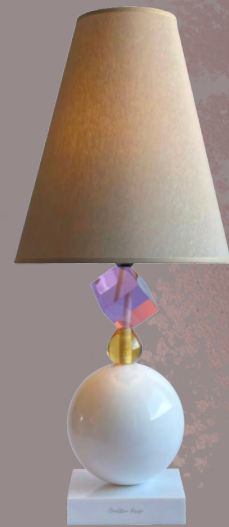

MODELLO/MODEL: CATY

MISURA/DIMENSION: 68 CM

Caty

COD CA 88
PARALUME BIANCO
LAMP SHADE WHITE

COD CA 89
PARALUME TORTORA
LAMP SHADE GREY

COD CA 89
PARALUME GIALLO
LAMP SHADE YELLOW

COD CA 90
PARALUME TORTORA
LAMP SHADE GREY