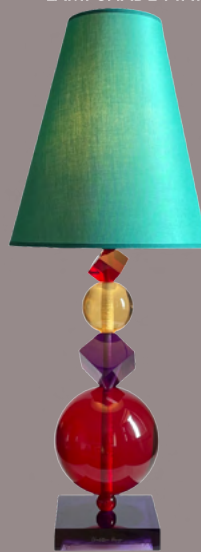

COD PCL 123
PARALUME VERDE
LAMP SHADE GREEN