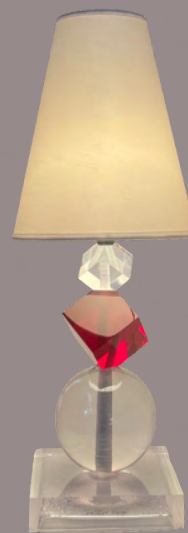

COD MIM 28
PARALUME BIANCO
LAMP SHADE WHITE